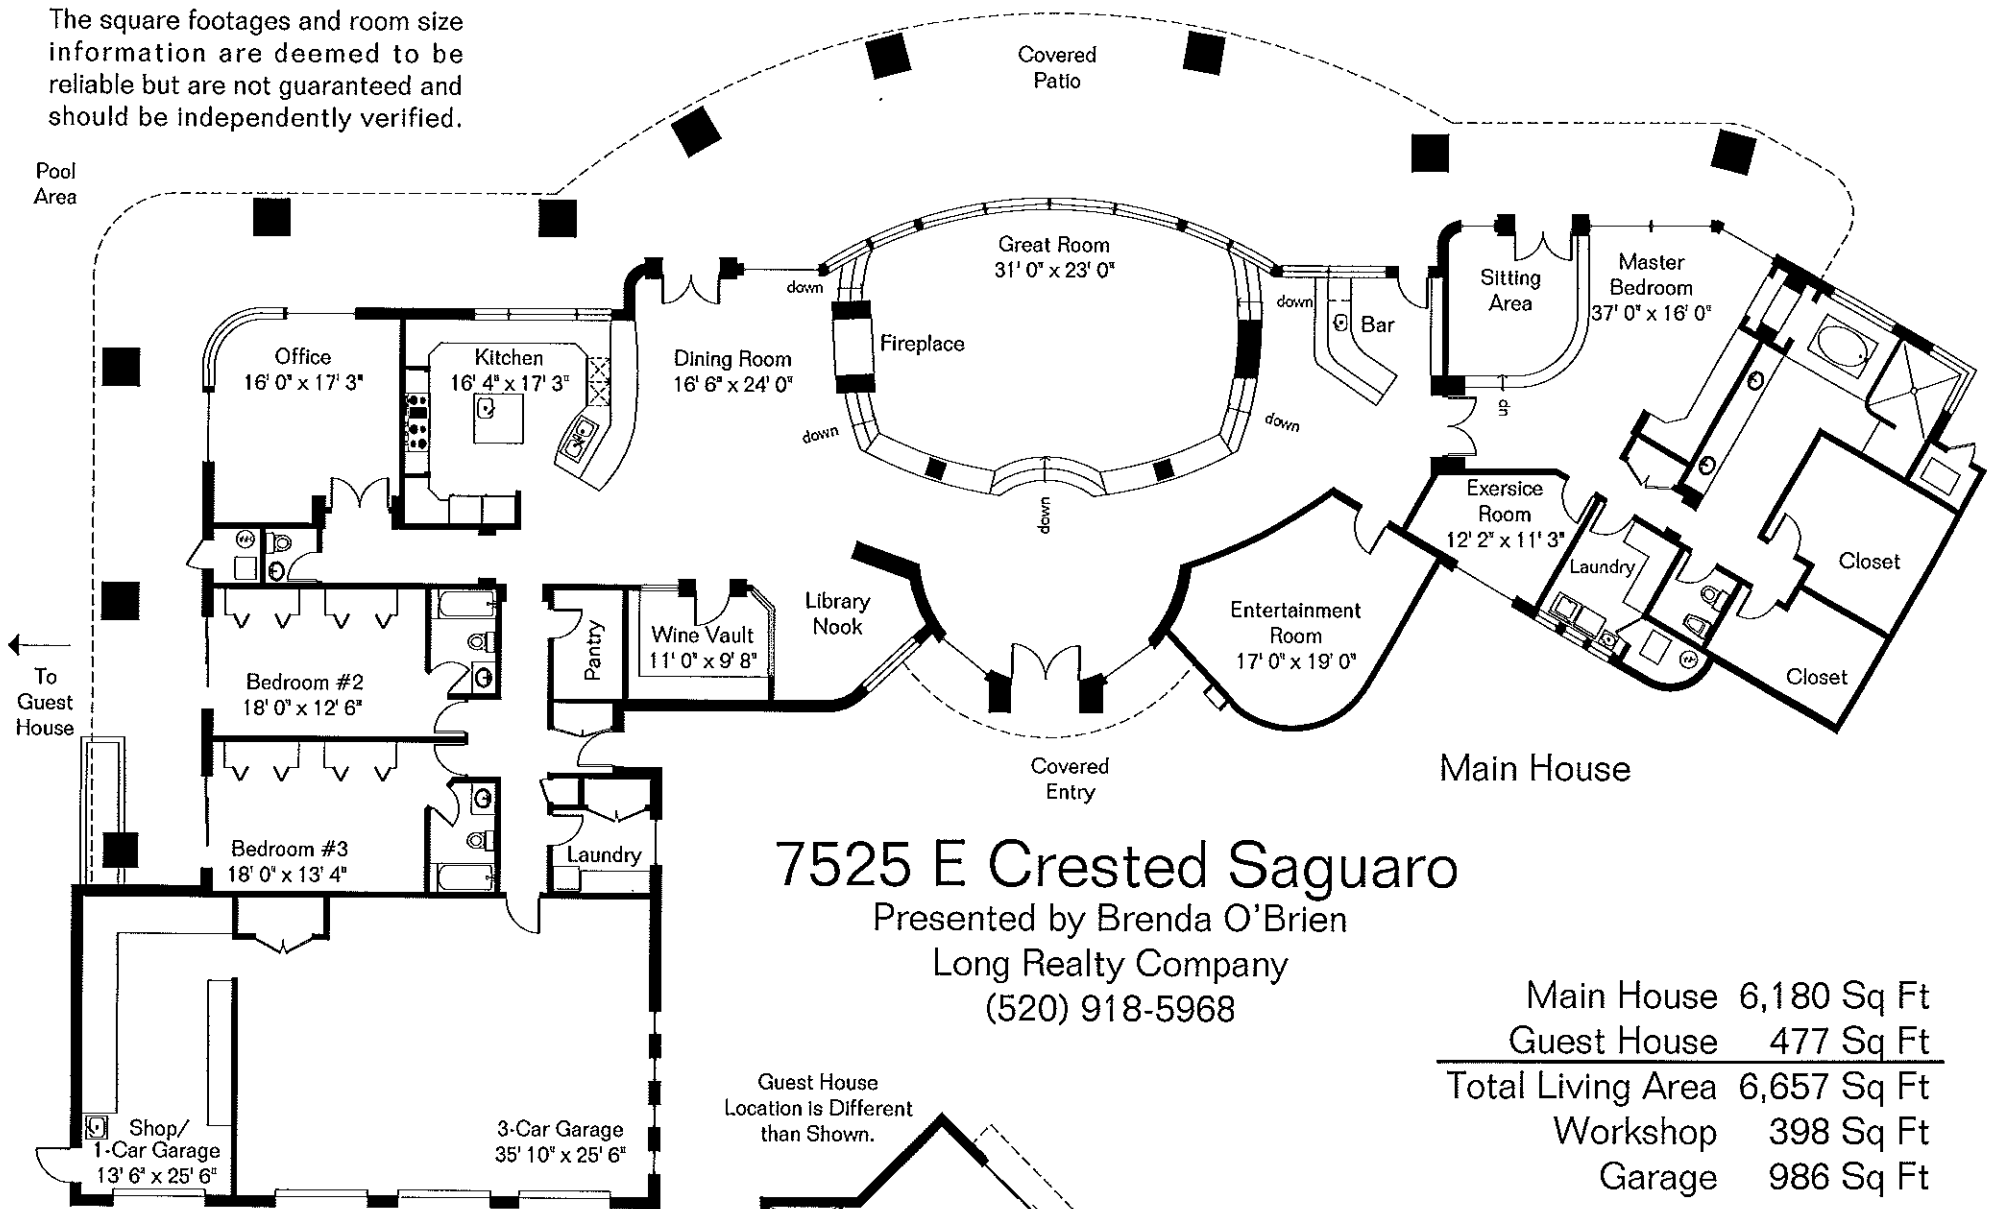

The square footages and room size information are deemed to be reliable but are not guaranteed and should be independently verified.

7525 E Crested Saguaro

Presented by Brenda O'Brien

Long Realty Company

(520) 918-5968

Main House	6,180 Sq Ft
Guest House	477 Sq Ft
Total Living Area	6,657 Sq Ft
Workshop	398 Sq Ft
Garage	986 Sq Ft

Guest House
Location is Different
than Shown.

Guest House

Drawn From Plans March 2005

Floor Plans First!
See the Floor Plan First!