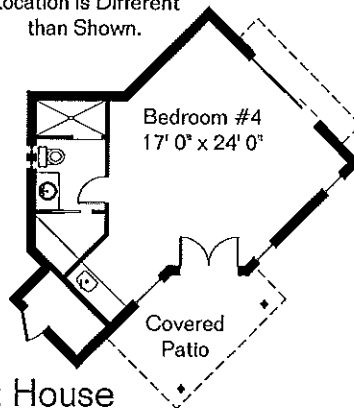

The square footages and room size information are deemed to be reliable but are not guaranteed and should be independently verified.

7525 E Crested Saguaro

Presented by Brenda O'Brien

Long Realty Company

(520) 918-5968

Main House	6,180 Sq Ft
Guest House	477 Sq Ft
Total Living Area	6,657 Sq Ft
Workshop	398 Sq Ft
Garage	986 Sq Ft

Guest House
Location is Different
than Shown.

Guest House

Drawn From Plans March 2005

Floor Plans First!
See the Floor Plan First!