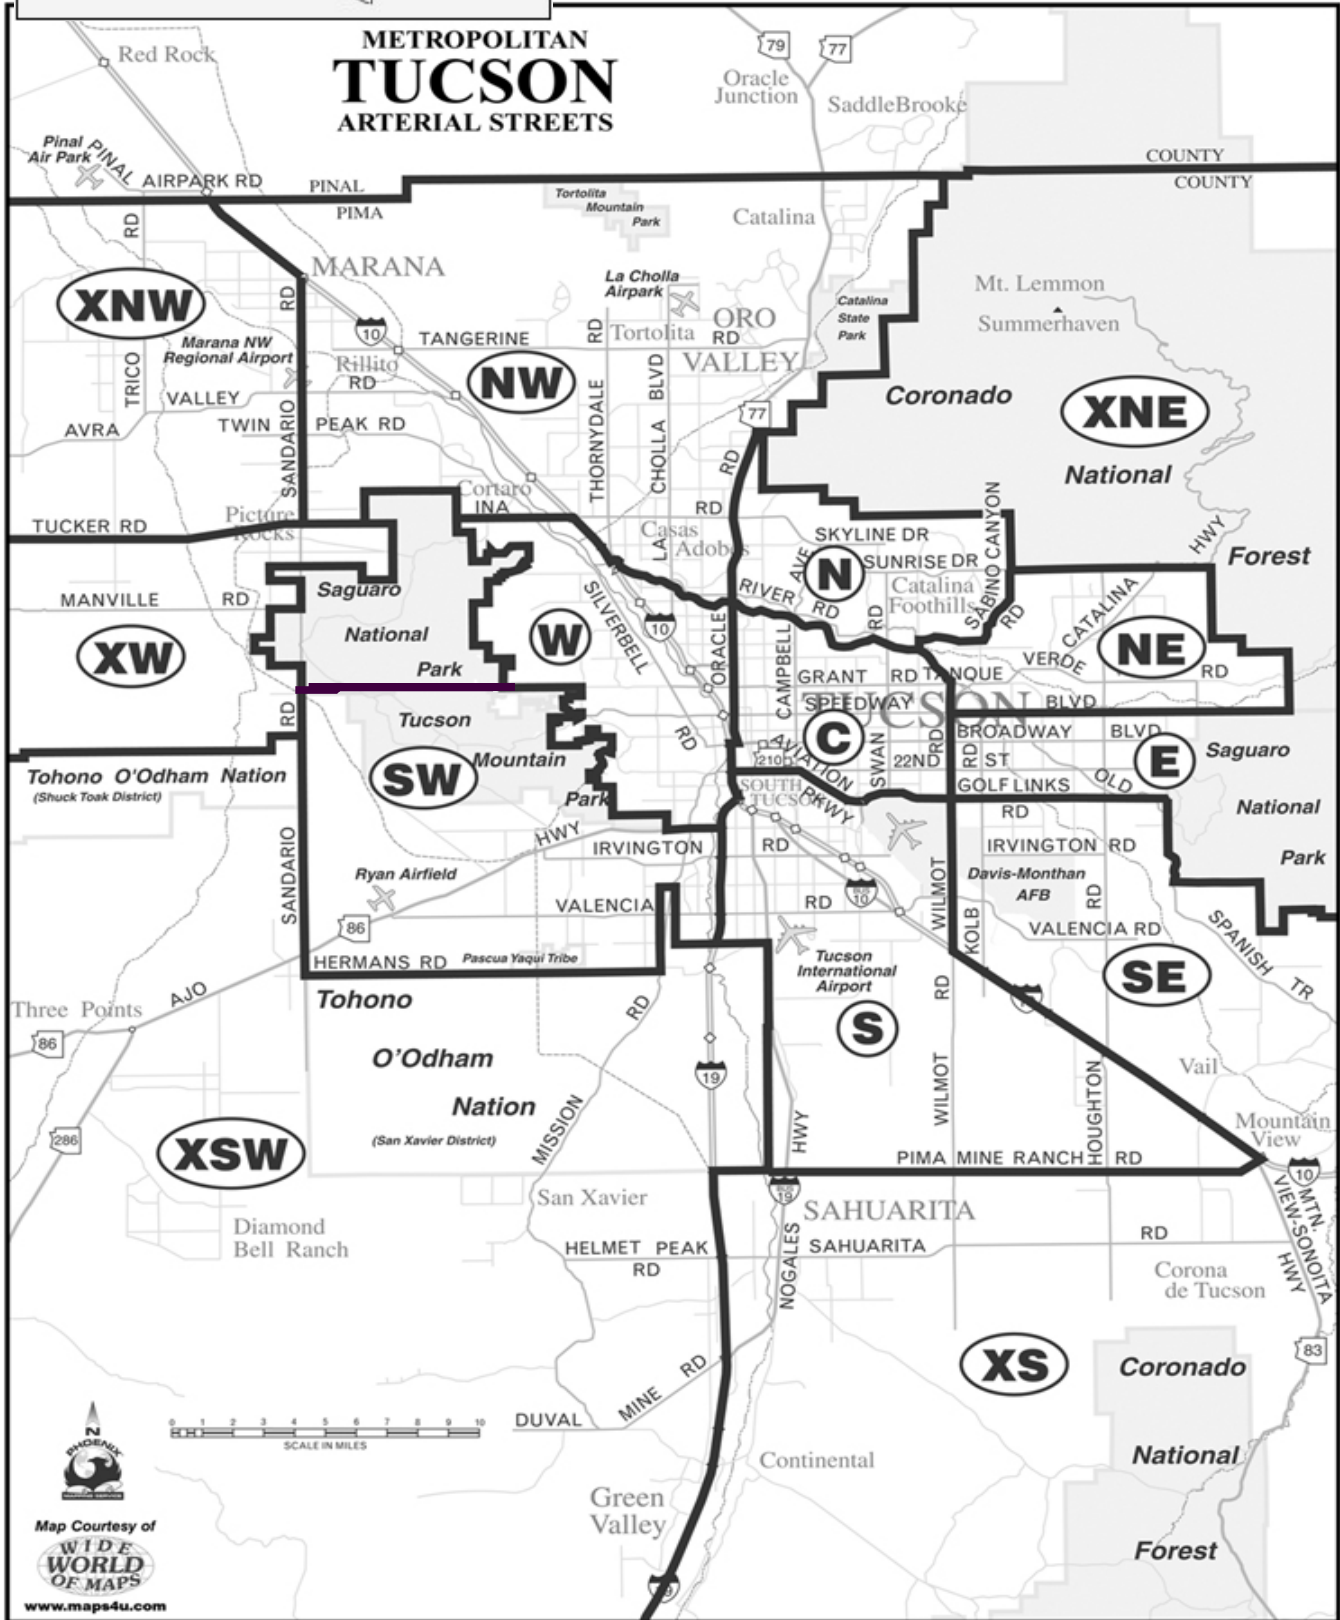

Area Boundaries

Special Codes Used for Area

- CAP - Apache
- CCO - Cochise
- CCN - Coconino
- CGI - Gila
- CGR - Graham
- CGE - Greenlee
- CLP - La Paz
- CMC - Maricopa
- CMO - Mohave
- CNA - Navajo
- CPI - Pinal
- CSC - Santa Cruz
- CYA - Yavapai
- CYU - Yuma

Out of State

- S + 2 digit Post Office State abbreviation (ex: SCA - California)
- MEXICO - MEX
- OUT OF COUNTRY - ZZZ

Map Courtesy of
WIDE WORLD OF MAPS
www.maps4u.com